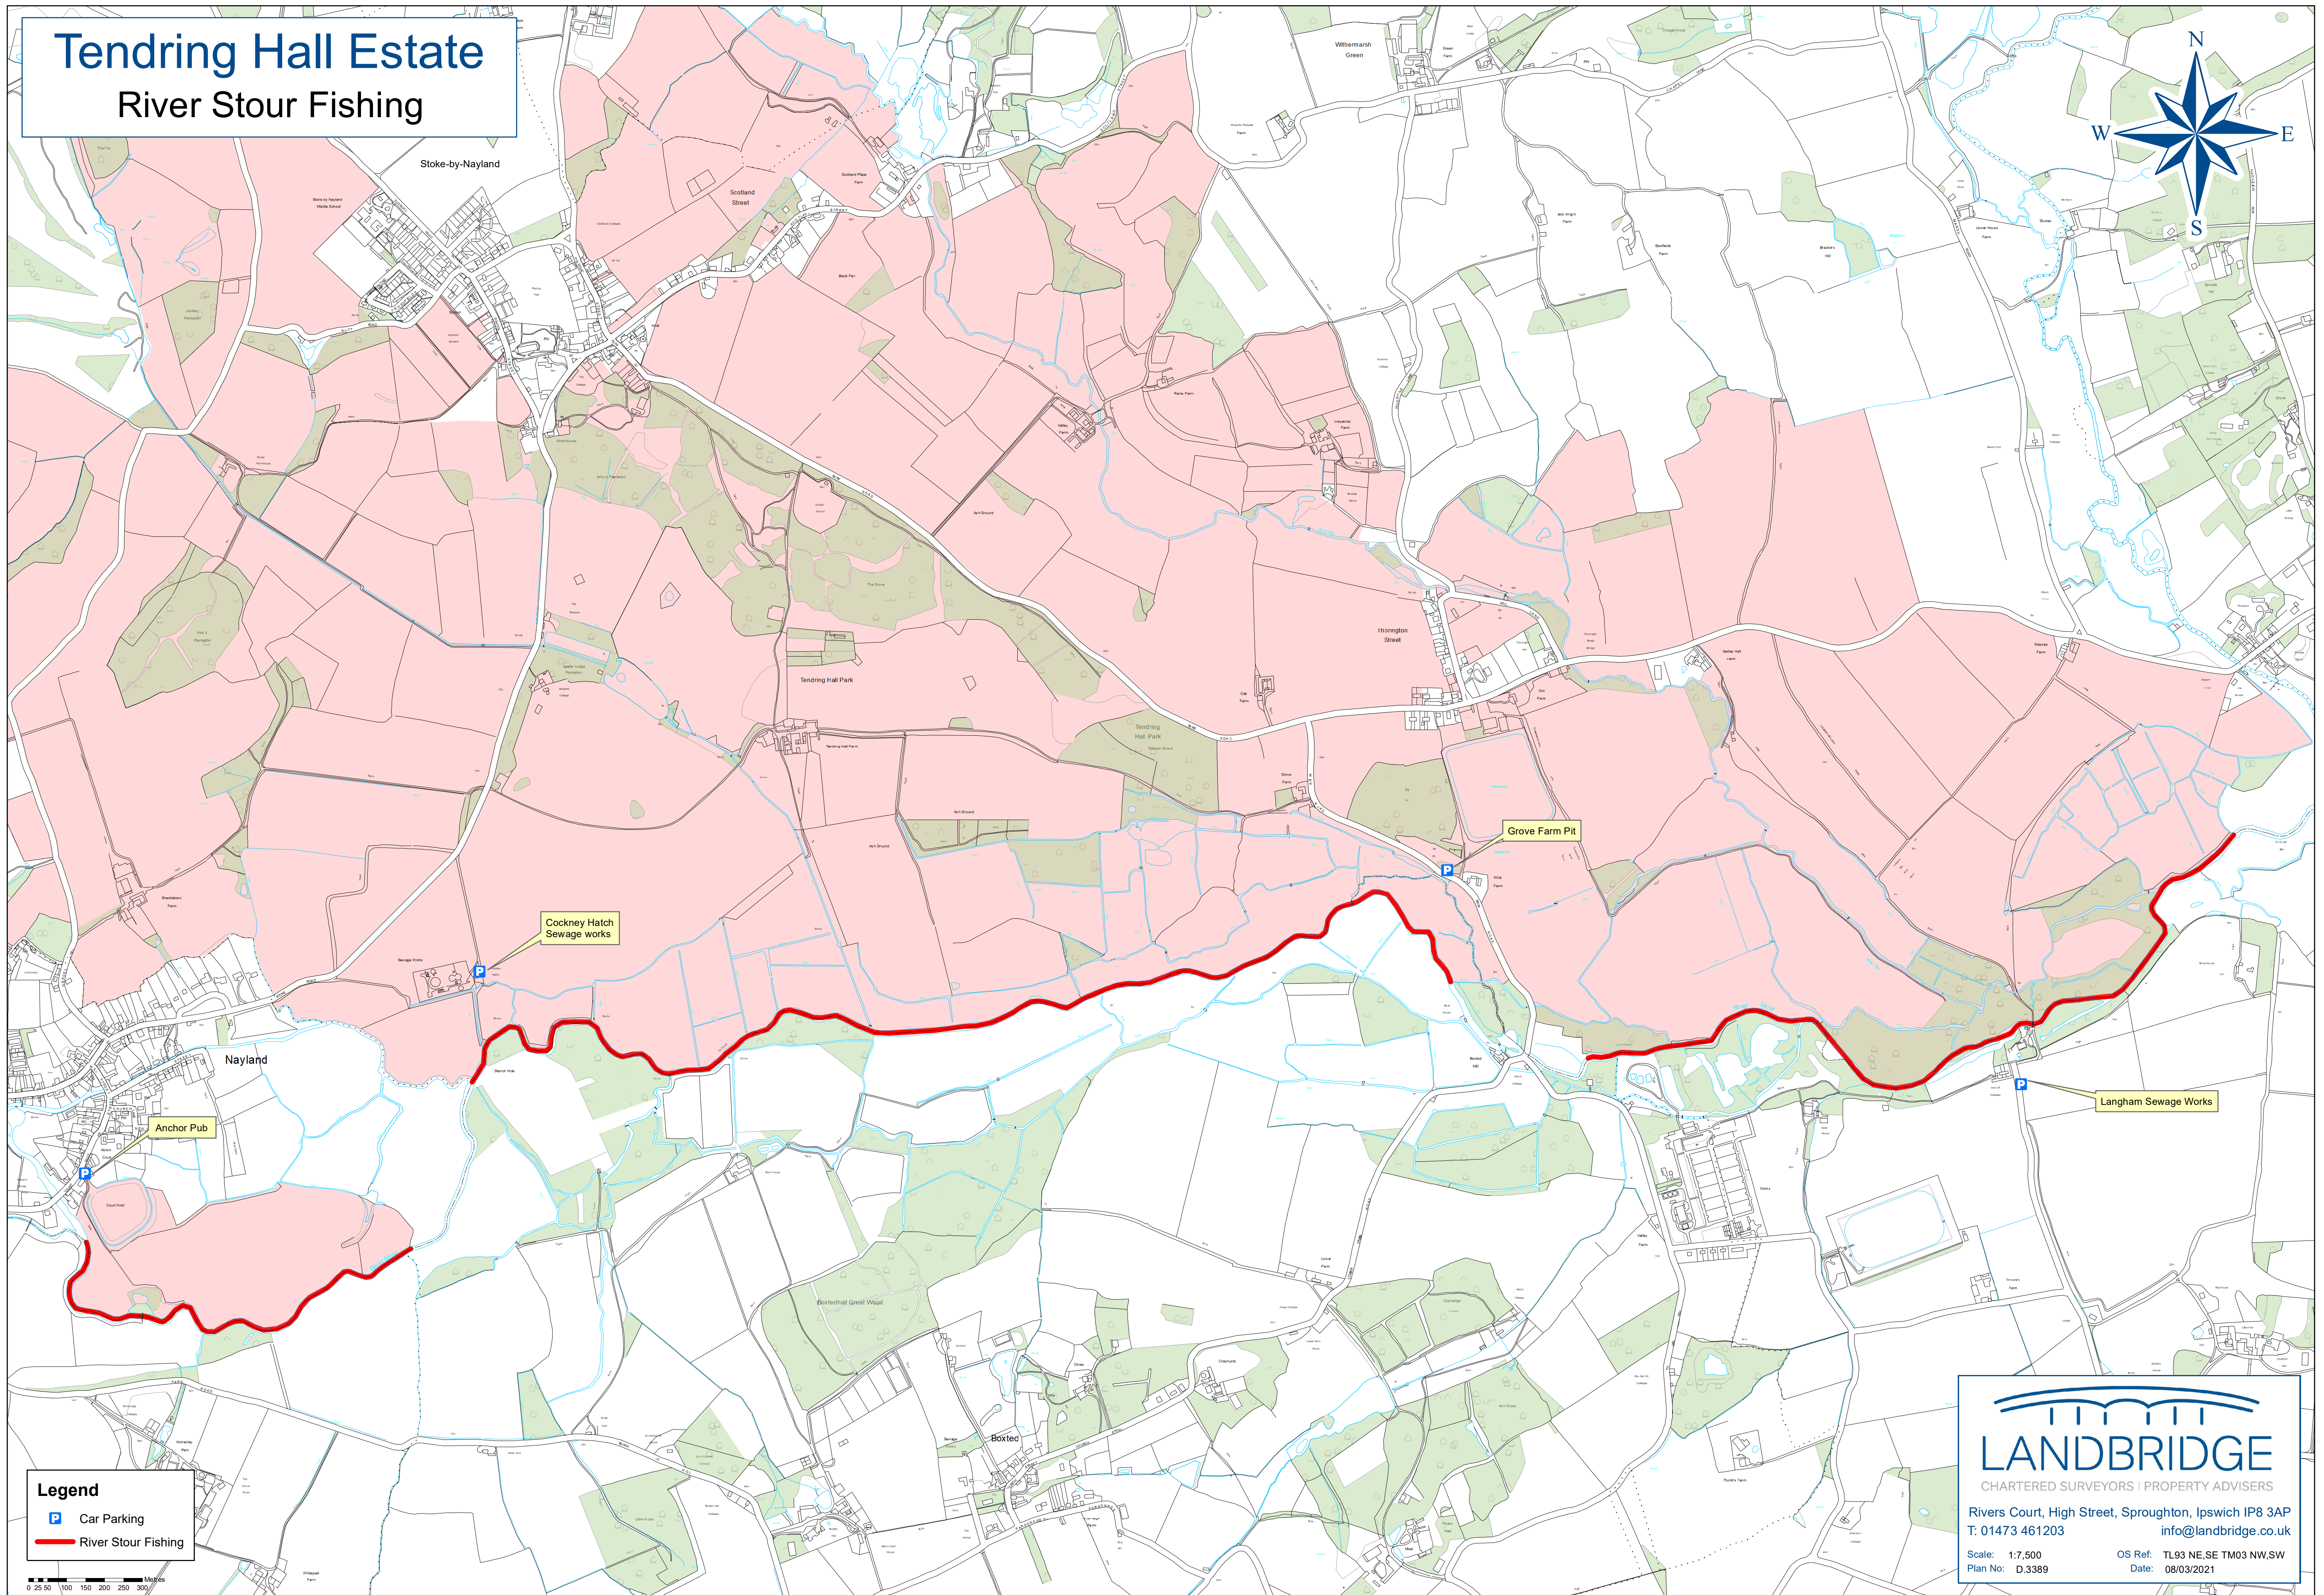

Tendring Hall Estate

River Stour Fishing

Legend

- Car Parking
- River Stour Fishing

LANDBRIDGE
CHARTERED SURVEYORS | PROPERTY ADVISERS

Rivers Court, High Street, Sproutton, Ipswich IP8 3AP
T: 01473 461203 info@landbridge.co.uk

Scale: 1:7,500 OS Ref: TL93 NE, SE TM03 NW, SW
Plan No: D.3389 Date: 08/03/2021